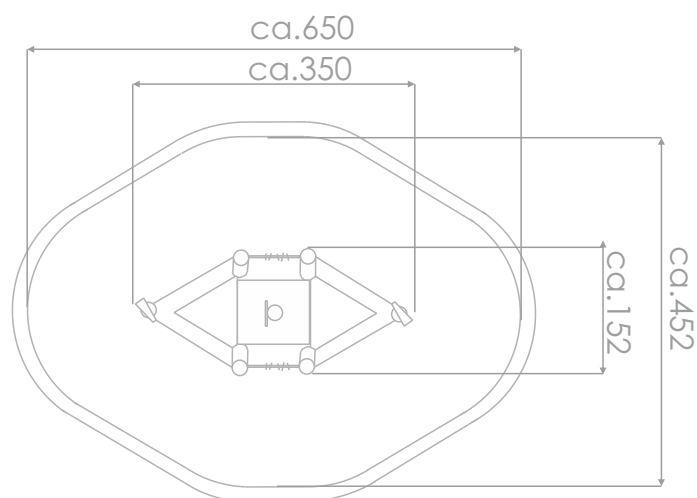

### INFORMATION ABOUT THE PRODUCT

Dimensions	ca.152 x 350 cm
Safety zone	ca.452 x 650 cm
Overall height	ca.350 cm
Free fall height	ca.30 cm
Amount of users	7 persons
Product complies with EN 1176-1:2017-12	YES
Availability of spare parts	YES
Age range	1-8
The biggest element:	420 cm
The heaviest element:	137 kg
<small>According to EN 1176-1:2017-12 norm, the product requires applying a safety surface according to the product's free fall height.</small>	

Visualisation is for reference only,  
actual appearance may vary.

SCALE 1:100

### MATERIALS:

NATURAL ROBINIA WOOD

POLYPROPYLENE ROPES  
PP - MULTISPLIT TYPE WITH  
A STEEL CORE AND  
A DIAMETER OF 16 MM

PLATES OF THE WALLS  
MADE OF GREY  
TRIPLE LAYERED 15 MM  
HDPE POLYETHYLENE