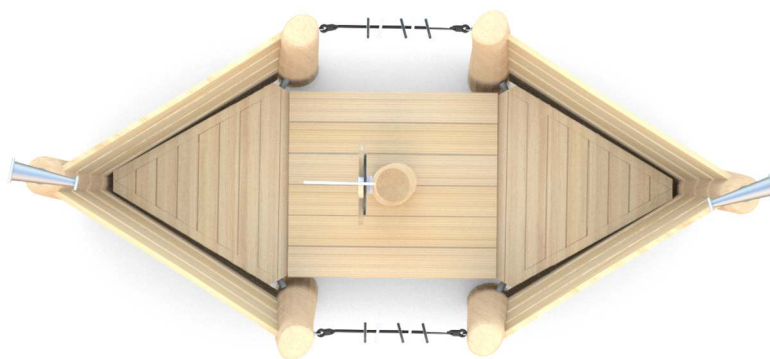

SOCIALIZING

CLIMBING

BALANCING

JUMPING

### INFORMATION ABOUT THE PRODUCT

Dimensions	ca.152 x 350 cm
Safety zone	ca.452 x 650 cm
Overall height	ca.350 cm
Free fall height	ca.30 cm
Amount of users	7 persons
Product complies with EN 1176-1:2017-12	YES
Availability of spare parts	YES
Age range	1-8
The biggest element:	420 cm
The heaviest element:	137 kg
<small>According to EN 1176-1:2017-12 norm, the product requires applying a safety surface according to the product's free fall height.</small>	

Visualisation is for reference only,  
actual appearance may vary.

SCALE 1:100

### MATERIALS:

NATURAL ROBINIA WOOD

POLYPROPYLENE ROPES  
PP - MULTISPLIT TYPE WITH  
A STEEL CORE AND  
A DIAMETER OF 16 MM

PLATES OF THE WALLS  
MADE OF GREY  
TRIPLE LAYERED 15 MM  
HDPE POLYETHYLENE